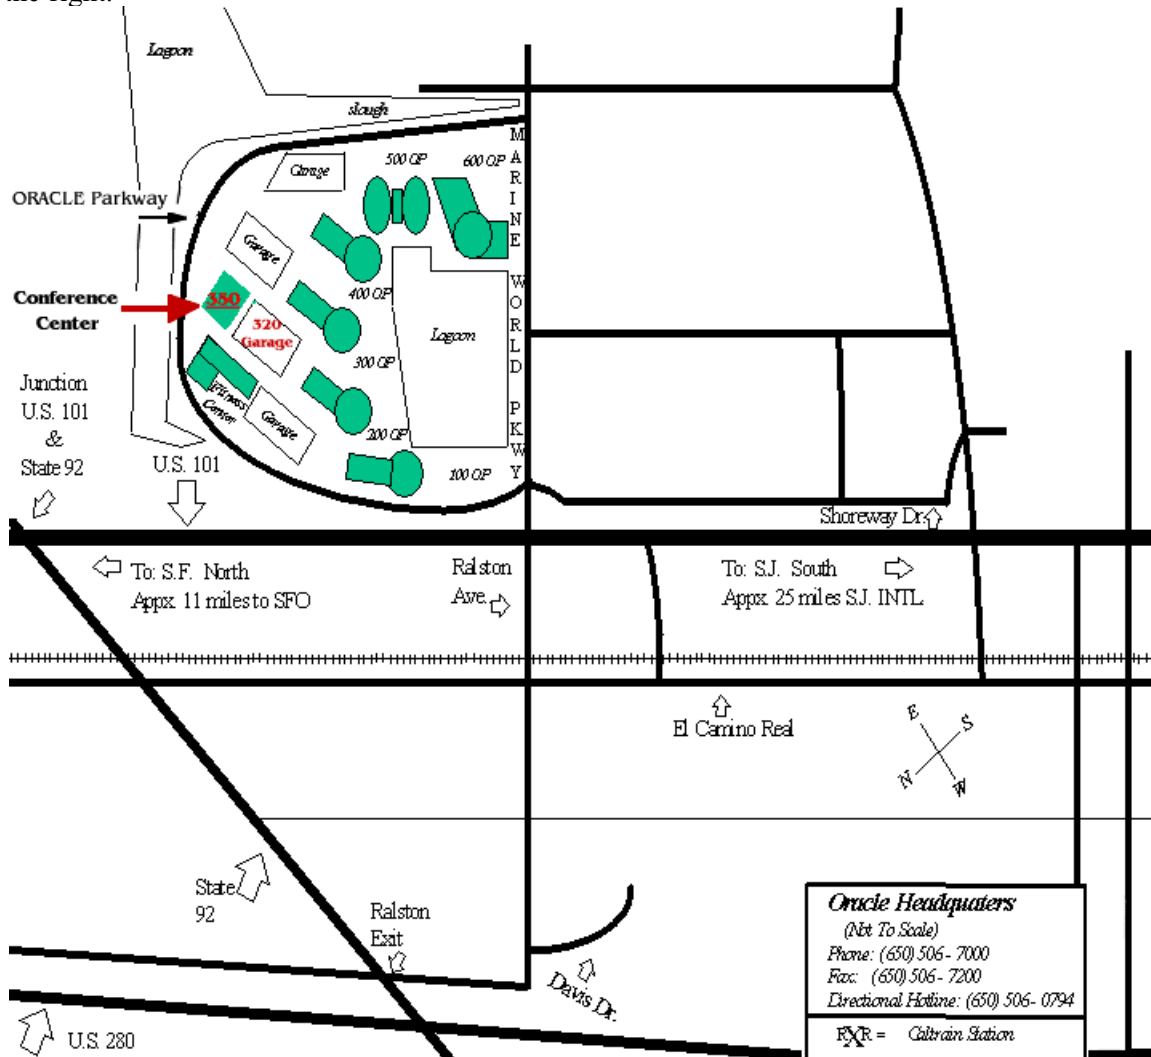

Directions to the Oracle Conference Center

Address: 350 Oracle Parkway Redwood Shores, CA 94065
Phone: 650-633-8300
Fax: 650-633-8399

Southbound-

Take Highway 101 South (toward San Jose) to the Ralston Ave./Marine World Parkway exit. Take Marine World Parkway east which will loop you back over the freeway. Make a left at the first light onto Oracle Parkway. 350 Oracle Parkway will be on the right.

Northbound-

Take Highway 101 North (toward San Francisco) to the Ralston Ave./Marine World Parkway exit. Take the first exit ramp onto Marine World Parkway. Make a left at the first light onto Oracle Parkway. 350 Oracle Parkway will be on the right.